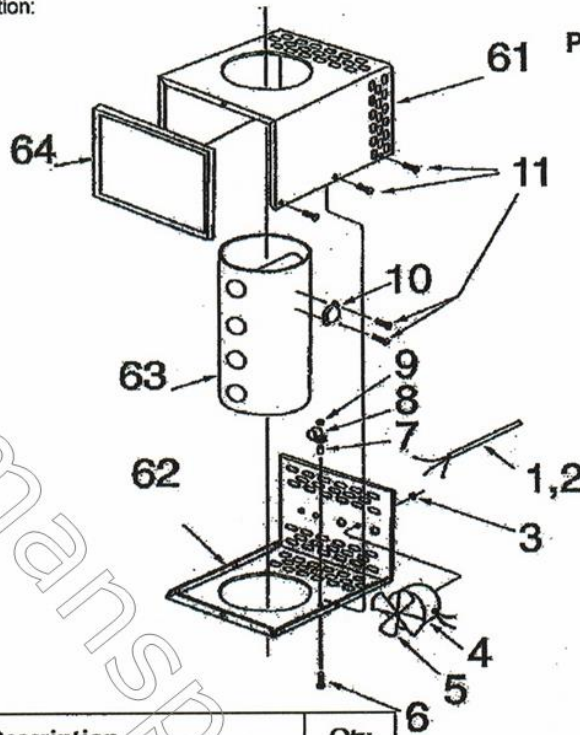

Vogelzang HR-6

When ordering missing or replacement parts,  
 always provide the following stove information:

Model Number  
 Part Number  
 Part Description

HR-6  
 Parts List

Part #	Ref #	Description	Qty
HR-01	1	Cord, Power Supply	1
HR-02	2	Bushing, Strain Relief	1
HR-03	3	Nut, 8-32 Hex	1
HR-04	4	Fan Motor	1
HR-05	5	Fan Blade	1
HR-06	6	Screw, 8-32x 1-1/4" Machine screw	1
HR-07	7	Steel Spacer	1
HR-08	8	Power Cord Clamp	1
HR-09	9	Jam Nut, #8-32 Nylon Insert	2
HR-10	10	Thermostat	1
HR-11	11	Screw, #8-32x3/8" Pan Head Sheet Metal	8
HR-61	61	Top and Side Weldment	1
HR-62	62	Bottom and Back Weldment	1
HR-63	63	Flue Pipe and Tubing Assembly	1
HR-64	64	Brass Trim	1
HR-12		Capacitor	1